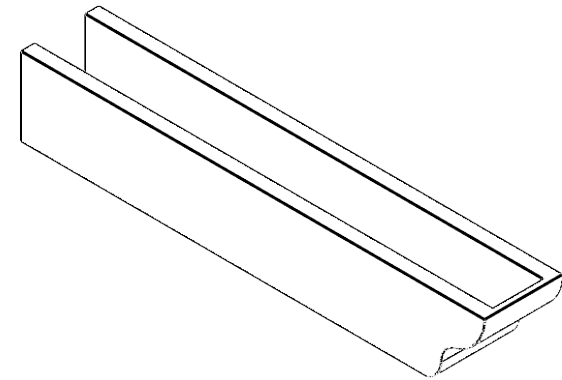

ITEM NUMBER: RFTURO060X06000X36000X006GRN00RCPR

6"W X 6"H X 36"L TIMBERTHANE ROUGH CEDAR GREENSBORO FAUX WOOD OPEN RAFTER TAIL, 6"L END, PRIMED TAN

SIDE PROFILE

FRONT PROFILE

ISOMETRIC

GENERATED DATE : 03/02/2023

EKENA MILLWORK
2300 WEST MAIN ST.
CLARKSVILLE, TX 75426
TOLL FREE: 866-607-0453
WWW.EKENAMILLWORK.COM

NOTES

1. INSTALLATION TO BE COMPLETED IN ACCORDANCE WITH MANUFACTURER'S SPECIFICATIONS.
2. DRAWING MAY NOT BE TO SCALE
3. THIS DRAWING IS INTENDED FOR DESIGN AND PLANNING PURPOSES ONLY.
4. ALL INFORMATION CONTAINED HEREIN WAS CURRENT AT THE TIME OF DEVELOPMENT BUT MUST BE REVIEWED AND APPROVED BY THE PRODUCT MANUFACTURER TO BE CONSIDERED ACCURATE.
5. TIMBERTHANE ARCHITECTURAL PRODUCTS ARE MADE FROM HIGH DENSITY URETHANE AND COME FACTORY PRIMED