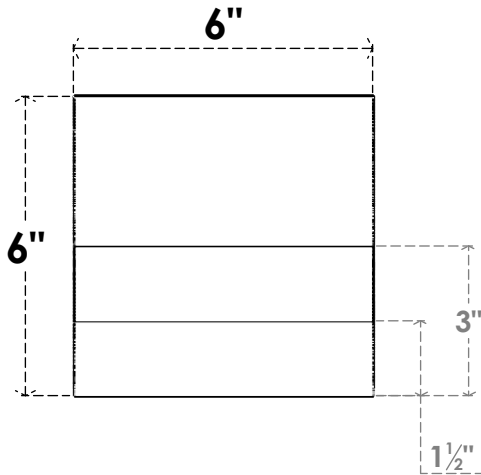

ITEM NUMBER: RFTURO060X06000X36000X006GRN00RCPR

6"W X 6"H X 36"L TIMBERTHANE ROUGH CEDAR GREENSBORO FAUX WOOD OPEN RAFTER TAIL, 6"L END, PRIMED TAN

SIDE PROFILE

FRONT PROFILE

ISOMETRIC

GENERATED DATE : 03/02/2023