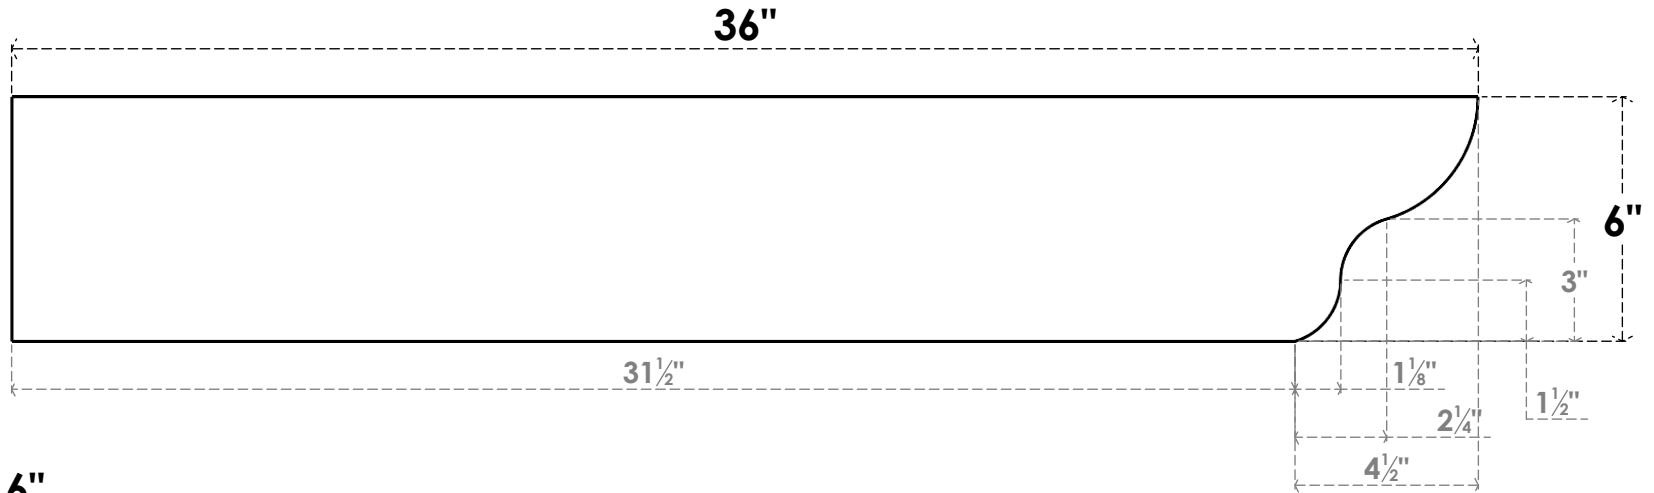

ITEM NUMBER: RFTURO060X06000X36000X006GRN00RCPR

6"W X 6"H X 36"L TIMBERTHANE ROUGH CEDAR GREENSBORO FAUX WOOD OPEN RAFTER TAIL, 6"L END, PRIMED TAN

SIDE PROFILE

FRONT PROFILE

ISOMETRIC

GENERATED DATE : 03/02/2023